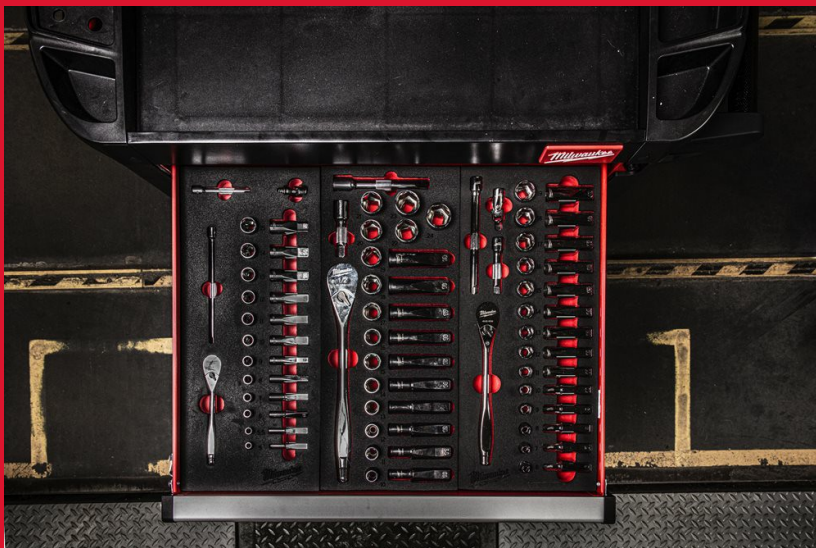

# 3/8" Ratchet and Socket Set Foam Insert

## 3/8" RATCHET AND SOCKET SET FOAM INSERT

- 90 tooth design with 4 °of arc swing for tight work spaces.
- FOUR FLAT™ sides on socket deter rolling.
- All metal design for maximum durability.